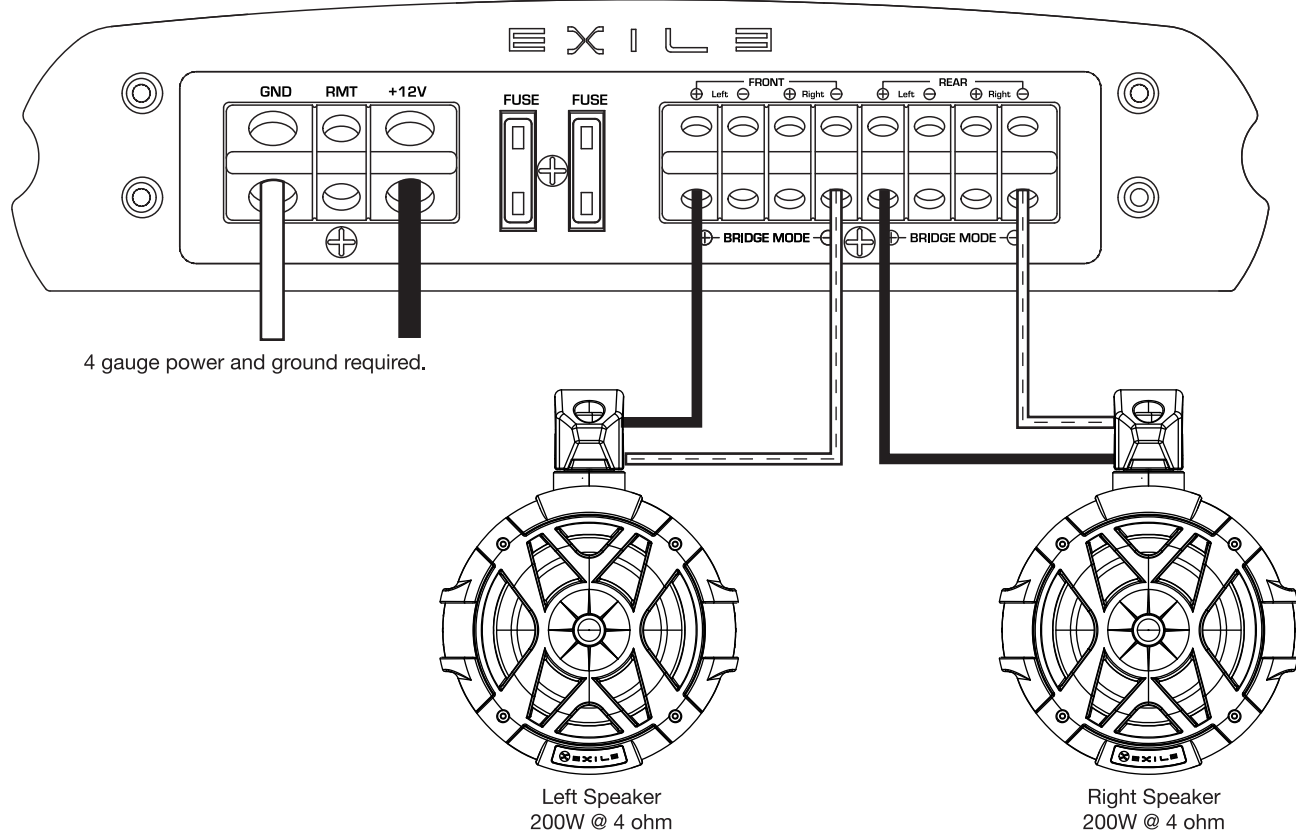

One SM400.4 + One Pair of Exile Tower Speakers

Below is the best way to hookup one SM400.4 to power one pair of Exile tower speakers.

1

WIRING CHART

TERMINAL SIDE